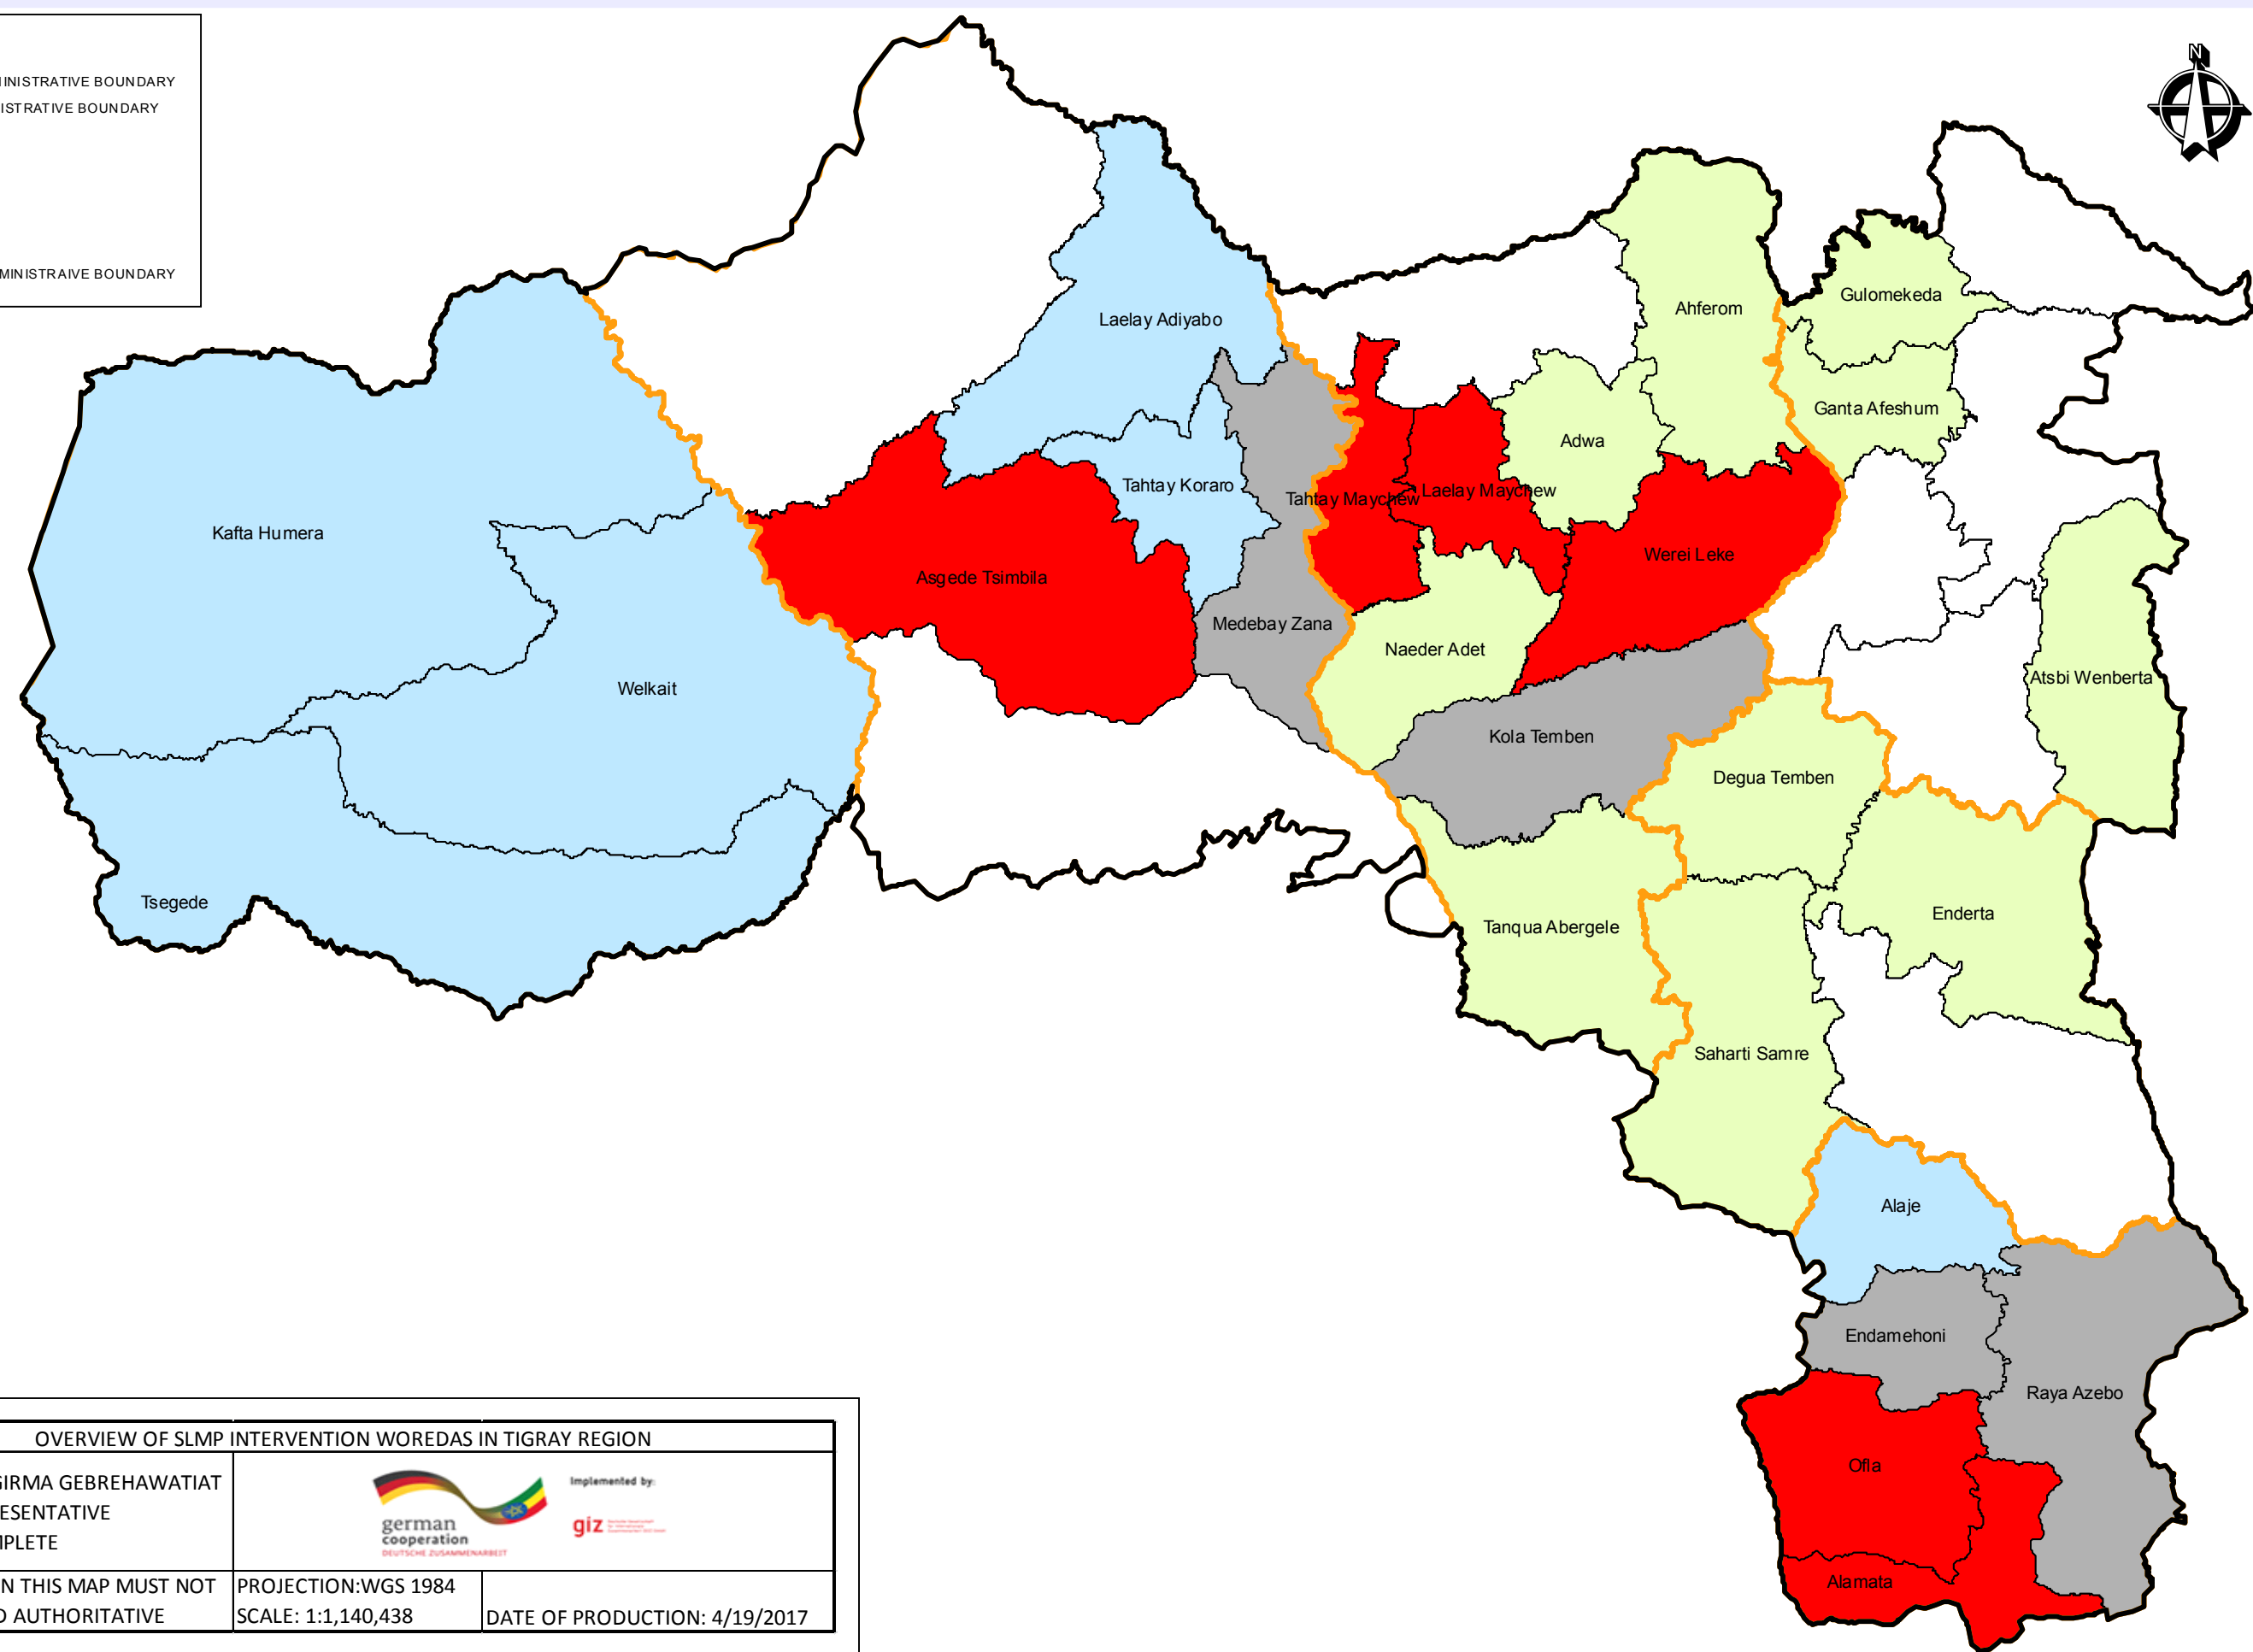

SLMP INTERVENTION WOREDAS IN TIGRAY REGION

Legend

- REGION ADMINISTRATIVE BOUNDARY
- ZONE ADMINISTRATIVE BOUNDARY
- SUPPORTEDB**
- DFATD
- KfW
- WBI
- WBIII
- WOREDA ADMINISTRATIVE BOUNDARY

OVERVIEW OF SLMP INTERVENTION WOREDAS IN TIGRAY REGION		
<p>CREATED BY : GIRMA GEBREHAWATIAT MAP NOT REPRESENTATIVE LEGEND INCOMPLETE</p>	 <p>Implemented by:</p> 	
<p>BOUNDARIES ON THIS MAP MUST NOT BE CONSIDERED AUTHORITATIVE</p>	<p>PROJECTION:WGS 1984 SCALE: 1:1,140,438</p>	<p>DATE OF PRODUCTION: 4/19/2017</p>